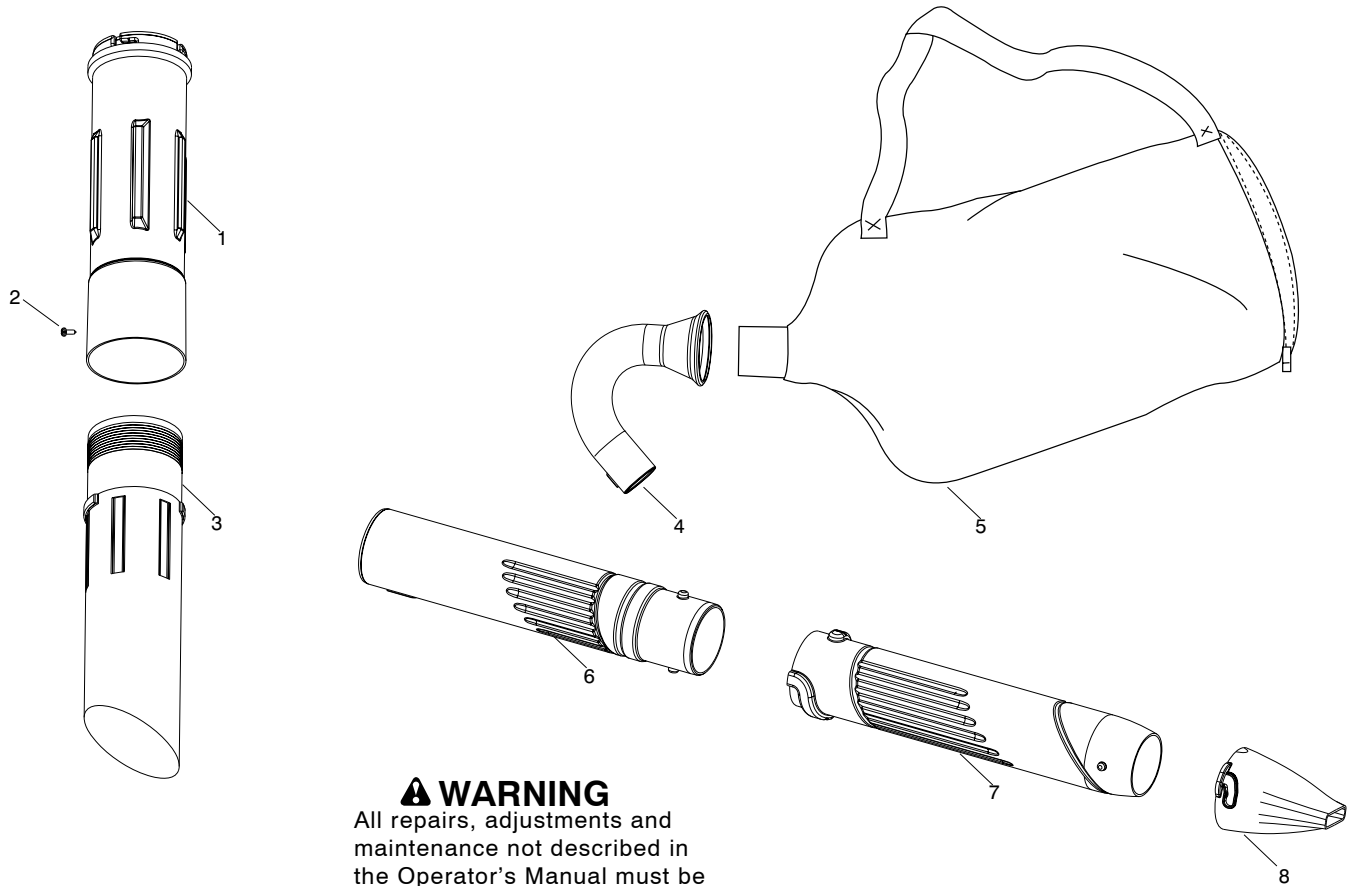

Parts List No. 545164320		 McGULLOGH PARTS LIST	MODEL MAC GBV 325	
Date 11/21/07	NEW		NOTE : Illustration may differ from actual model due to design changes.	Page: 3

⚠ WARNING

All repairs, adjustments and maintenance not described in the Operator's Manual must be performed by Qualified Service Personnel.

Ref.	Part No.	Description
1.	545099401	Tube - Upper Vac
2.	545144101	Screw
3.	545141001	Tube - Lower Vac
4.	545116601	Tube - J
5.	530095564	Assy - Vac Bag
6.	545167801	Tube - Upper Blower w/barrier
7.	545100601	Tube - Lower Blower
8.	545151201	Nozzle - High Speed

✓ = New Part Number For This IPL

★ = Refer to the Service Reference Indicated for more information.(Located at the END of the IPL)