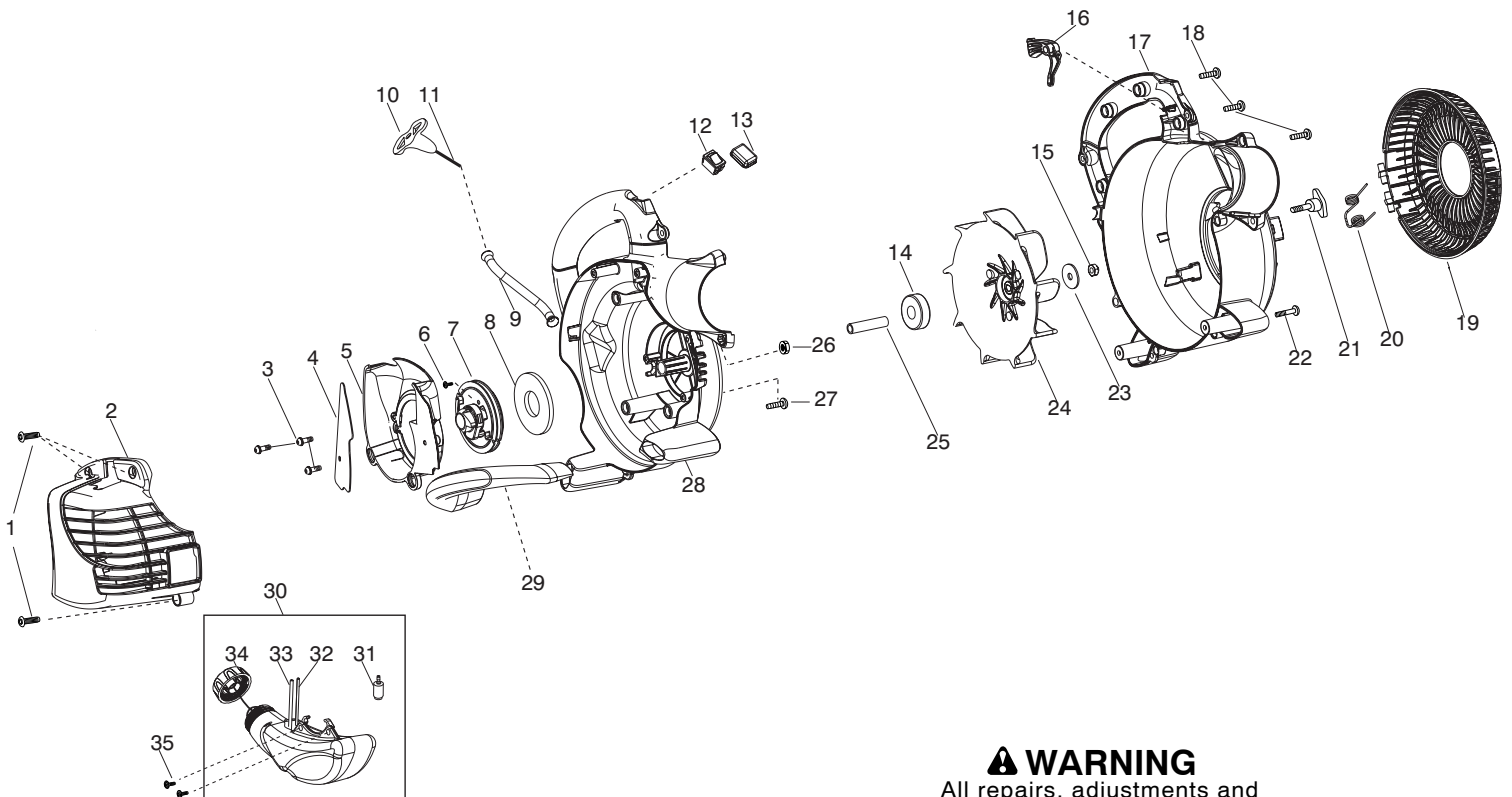

<b>Parts List No.</b> 545164320		 <b>PARTS LIST</b>	<b>MODEL</b> MAC GBV 325
<b>Date</b> 11/21/07	<b>NEW</b>		<b>NOTE :</b> Illustration may differ from actual model due to design changes.

**⚠ WARNING**

All repairs, adjustments and maintenance not described in the Operator's Manual must be performed by Qualified Service Personnel.

Ref.	Part No.	Description	Ref.	Part No.	Description
1.	530015814	Screw	24.	545113601	Assy-Impeller
2.	545135806	Assy - Engine Cover	25.	545113701	Spacer - Flywheel
3.	530015880	Screw	26.	530015197	Nut
4.	545134001	Shield - Baffle	27.	530016386	Screw
5.	545099101	Baffle	28.	545100903	Assy-Scroll Assy. RH (Incl. 14)
6.	530016391	Screw	29.	545101201	Handle - Vac
7.	545081852	Kit - Starter Pulley	30.	545100401	Assy - Fuel Tank (Incl. 31,32,33,34)
8.	530042086	Spring - Starter	31.	530095646	Assy - Fuel Pickup
9.	545107101	Tube - Starter Rope	32.	530069247	Kit - Fuel Line (carb/purge)
10.	530054834	Handle - starter	33.	530069216	Kit - Fuel Line (tank/purge)
11.	545081833	Kit - Rope	34.	530057973	Assy - Fuel Cap w/retainer
12.	545081830	Kit - Switch (momentary) (Incl. 13)	35.	530016445	Screw - Fuel Tank Retainer
13.	545128201	Protector - Switch	<b>Not Shown</b>		
14.	545099001	Bearing	-----	Manual	
15.	545116201	Nut - Lock	545154700	Scan	
16.	545113803	Trigger - Throttle	545154701	Euro 1	
17.	545134103	Assy - Scroll LH (Incl. 19,20)	545154702	Euro 3	
18.	530015814	Screw	545154703	Euro 4	
19.	545100801	Door- Vac	545167701	Decal - Warning CE	
20.	545115601	Spring - Vac Door	530402633	Decal - Screw Warning	
21.	545003502	Screw			
22.	530016406	Screw - Handle Vac			
23.	545109901	Washer - Impeller			

✓ = New Part Number For This IPL

★ = Refer to the Service Reference Indicated for more information.(Located at the END of the IPL)

<b>Parts List No.</b> 545164320		 <b>McGULLOGH PARTS LIST</b>	<b>MODEL</b> MAC GBV 325
<b>Date</b> 11/21/07	<b>NEW</b>		<b>NOTE :</b> Illustration may differ from actual model due to design changes.