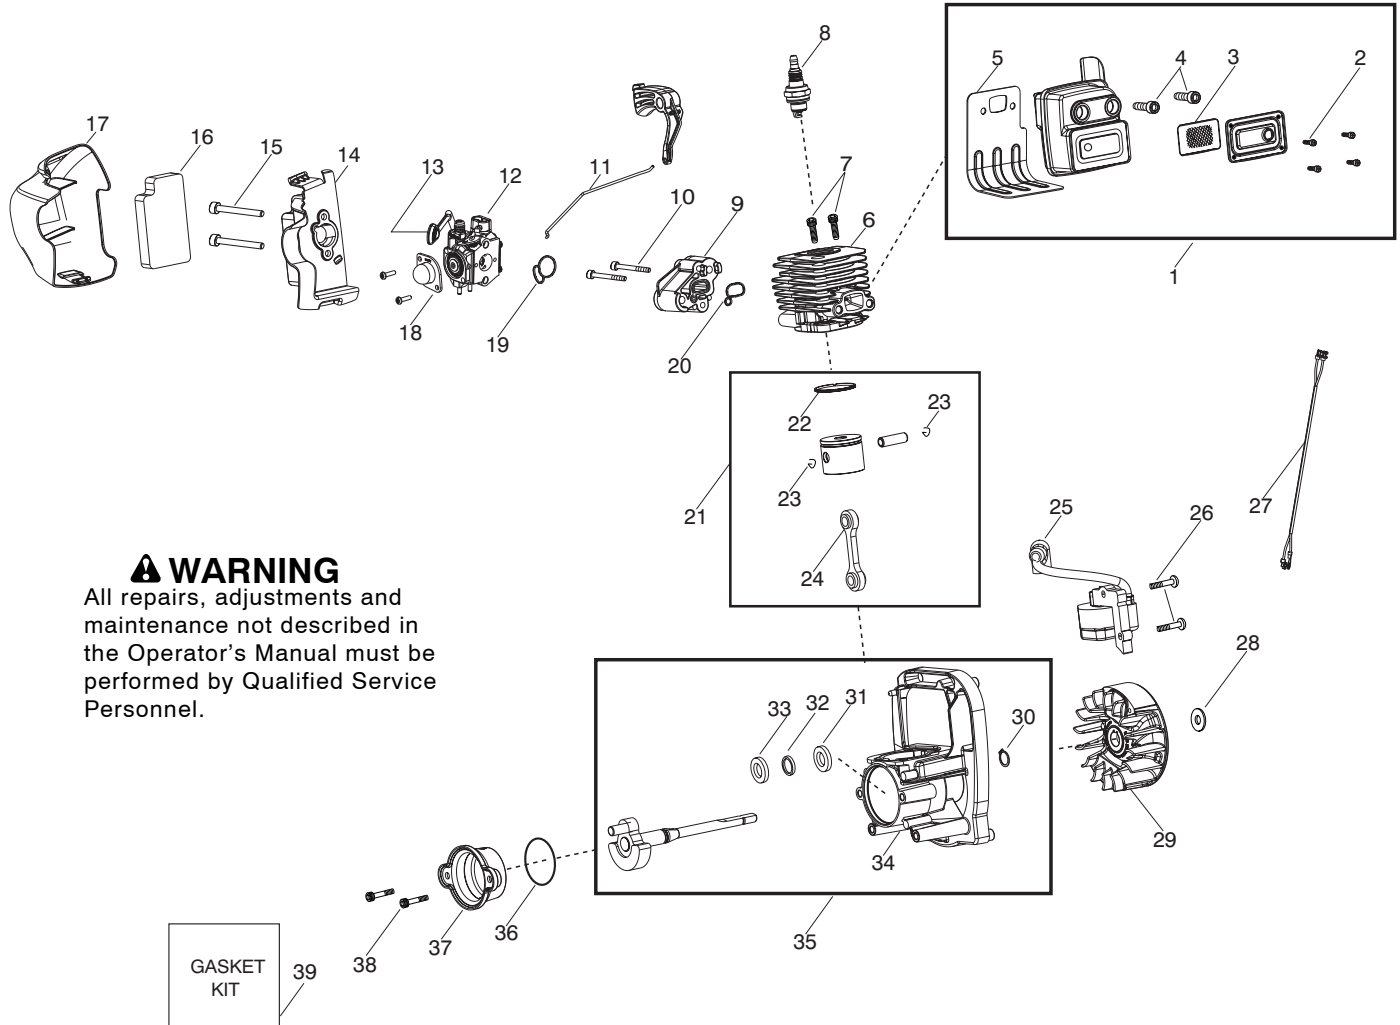

<b>Parts List No.</b> 545164320		 <b>PARTS LIST</b>	<b>MODEL</b> MAC GBV 325
<b>Date</b> 11/21/07	<b>NEW</b>		<b>NOTE :</b> Illustration may differ from actual model due to design changes.

**⚠ WARNING**

All repairs, adjustments and maintenance not described in the Operator's Manual must be performed by Qualified Service Personnel.

Ref.	Part No.	Description	Ref.	Part No.	Description
1.	530015814	Screw	24.	545113601	Assy-Impeller
2.	545135806	Assy - Engine Cover	25.	545113701	Spacer - Flywheel
3.	530015880	Screw	26.	530015197	Nut
4.	545134001	Shield - Baffle	27.	530016386	Screw
5.	545099101	Baffle	28.	545100903	Assy-Scroll Assy. RH (Incl. 14)
6.	530016391	Screw	29.	545101201	Handle - Vac
7.	545081852	Kit - Starter Pulley	30.	545100401	Assy - Fuel Tank (Incl. 31,32,33,34)
8.	530042086	Spring - Starter	31.	530095646	Assy - Fuel Pickup
9.	545107101	Tube - Starter Rope	32.	530069247	Kit - Fuel Line (carb/purge)
10.	530054834	Handle - starter	33.	530069216	Kit - Fuel Line (tank/purge)
11.	545081833	Kit - Rope	34.	530057973	Assy - Fuel Cap w/retainer
12.	545081830	Kit - Switch (momentary) (Incl. 13)	35.	530016445	Screw - Fuel Tank Retainer
13.	545128201	Protector - Switch	<b>Not Shown</b>		
14.	545099001	Bearing	-----	Manual	
15.	545116201	Nut - Lock	545154700	Scan	
16.	545113803	Trigger - Throttle	545154701	Euro 1	
17.	545134103	Assy - Scroll LH (Incl. 19,20)	545154702	Euro 3	
18.	530015814	Screw	545154703	Euro 4	
19.	545100801	Door- Vac	545167701	Decal - Warning CE	
20.	545115601	Spring - Vac Door	530402633	Decal - Screw Warning	
21.	545003502	Screw			
22.	530016406	Screw - Handle Vac			
23.	545109901	Washer - Impeller			

✓ = New Part Number For This IPL

★ = Refer to the Service Reference Indicated for more information.(Located at the END of the IPL)

<b>Parts List No.</b> 545164320		 <b>McGULLOGH PARTS LIST</b>	<b>MODEL</b> MAC GBV 325
<b>Date</b> 11/21/07	<b>NEW</b>		<b>NOTE :</b> Illustration may differ from actual model due to design changes.